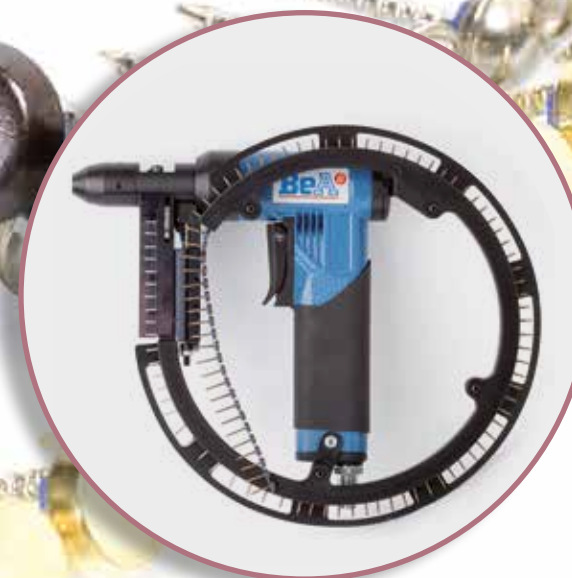

FIORE
Natural

BULLETTE IN CARICATORE PER PISTOLA PNEUMATICA

NAILS ON LOADER FOR PNEUMATIC GUN

Gambo rullato
Ringed shank

Modello fissatrice
Type of tool

Diametro bullette
Nail's head diameter

Caricatore
Nails on loader