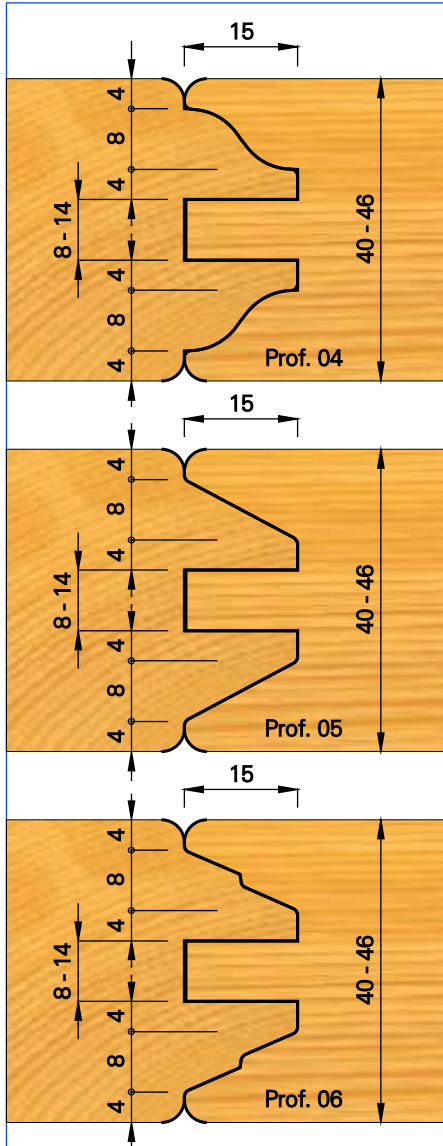

HW

MAN

n 4800 - 8300

SET COMPLETO DI INSERTI PER PROFILI 04 - 05 - 06.

D	d	Z			
			COD.	COD.	COD.
160	30	2	K411023045	K4110230R1	K4110230R3
160	31.75	2	K411023145	K4110231R1	K4110231R3
160	35	2	K411023545	K4110235R1	K4110235R3
160	40	2	K411024045	K4110240R1	K4110240R3
160	50*	2	K411025045	K4110250R1	K4110250R3

* Senza mozzo / Without sleeve / Sans manchon / Sin casquillo / Ohne Spannbuchse.

ART.	D			
		COD.	COD.	COD.
K408 - B	160	K408160850	K408160850	K408160850
K411 - A**	160	K411A05045	K411A050R1	K411A050R3
K411 - B**	160	K411B05045	K411B050R1	K411B050R3
K411 - C	130.4	K411C05000	K411C05000	K411C05000
K411 - M	160	K411M05045	K411M050R1	K411M050R3
K411 - N	160	K411N05045	K411N050R1	K411N050R3