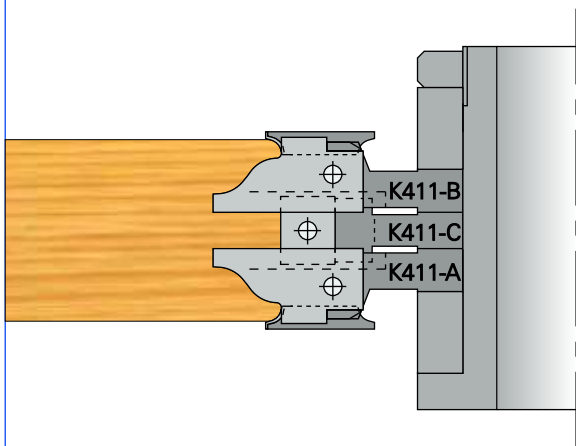

ESEMPIO DI LAVORAZIONE.