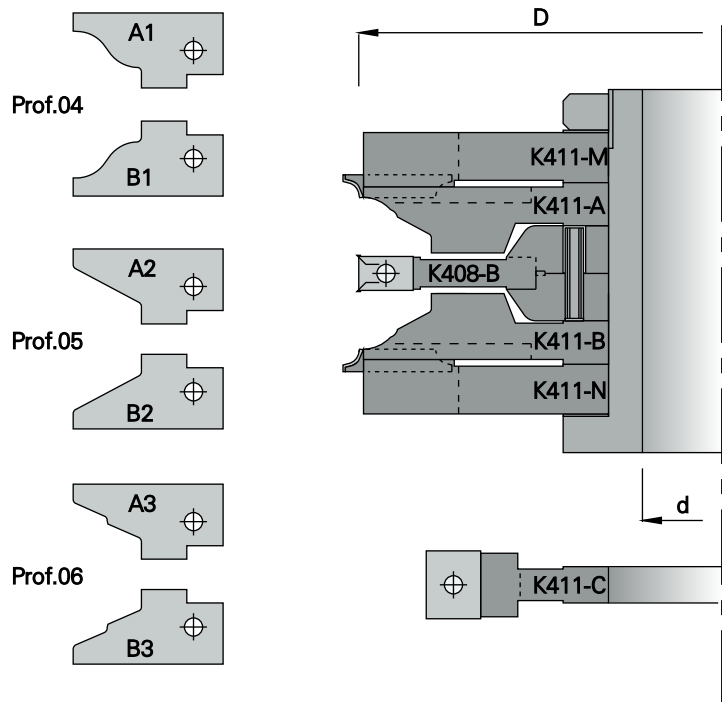

HW

MAN

n 4800 - 8300

SET COMPLETO DI INSERTI PER PROFILI 04 - 05 - 06.

D	d	Z			
			COD.	COD.	COD.
160	30	2	K411023045	K4110230R1	K4110230R3
160	31.75	2	K411023145	K4110231R1	K4110231R3
160	35	2	K411023545	K4110235R1	K4110235R3
160	40	2	K411024045	K4110240R1	K4110240R3
160	50*	2	K411025045	K4110250R1	K4110250R3

* Senza mozzo / Without sleeve / Sans manchon / Sin casquillo / Ohne Spannbuchse.

ART.	D			
		COD.	COD.	COD.
K408 - B	160	K408160850	K408160850	K408160850
K411 - A**	160	K411A05045	K411A050R1	K411A050R3
K411 - B**	160	K411B05045	K411B050R1	K411B050R3
K411 - C	130.4	K411C05000	K411C05000	K411C05000
K411 - M	160	K411M05045	K411M050R1	K411M050R3
K411 - N	160	K411N05045	K411N050R1	K411N050R3