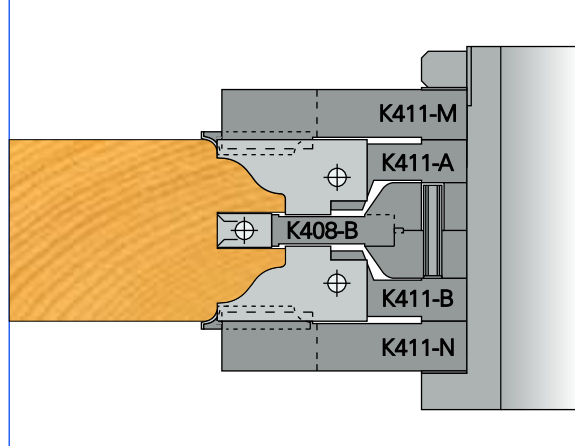

ESEMPIO DI LAVORAZIONE.